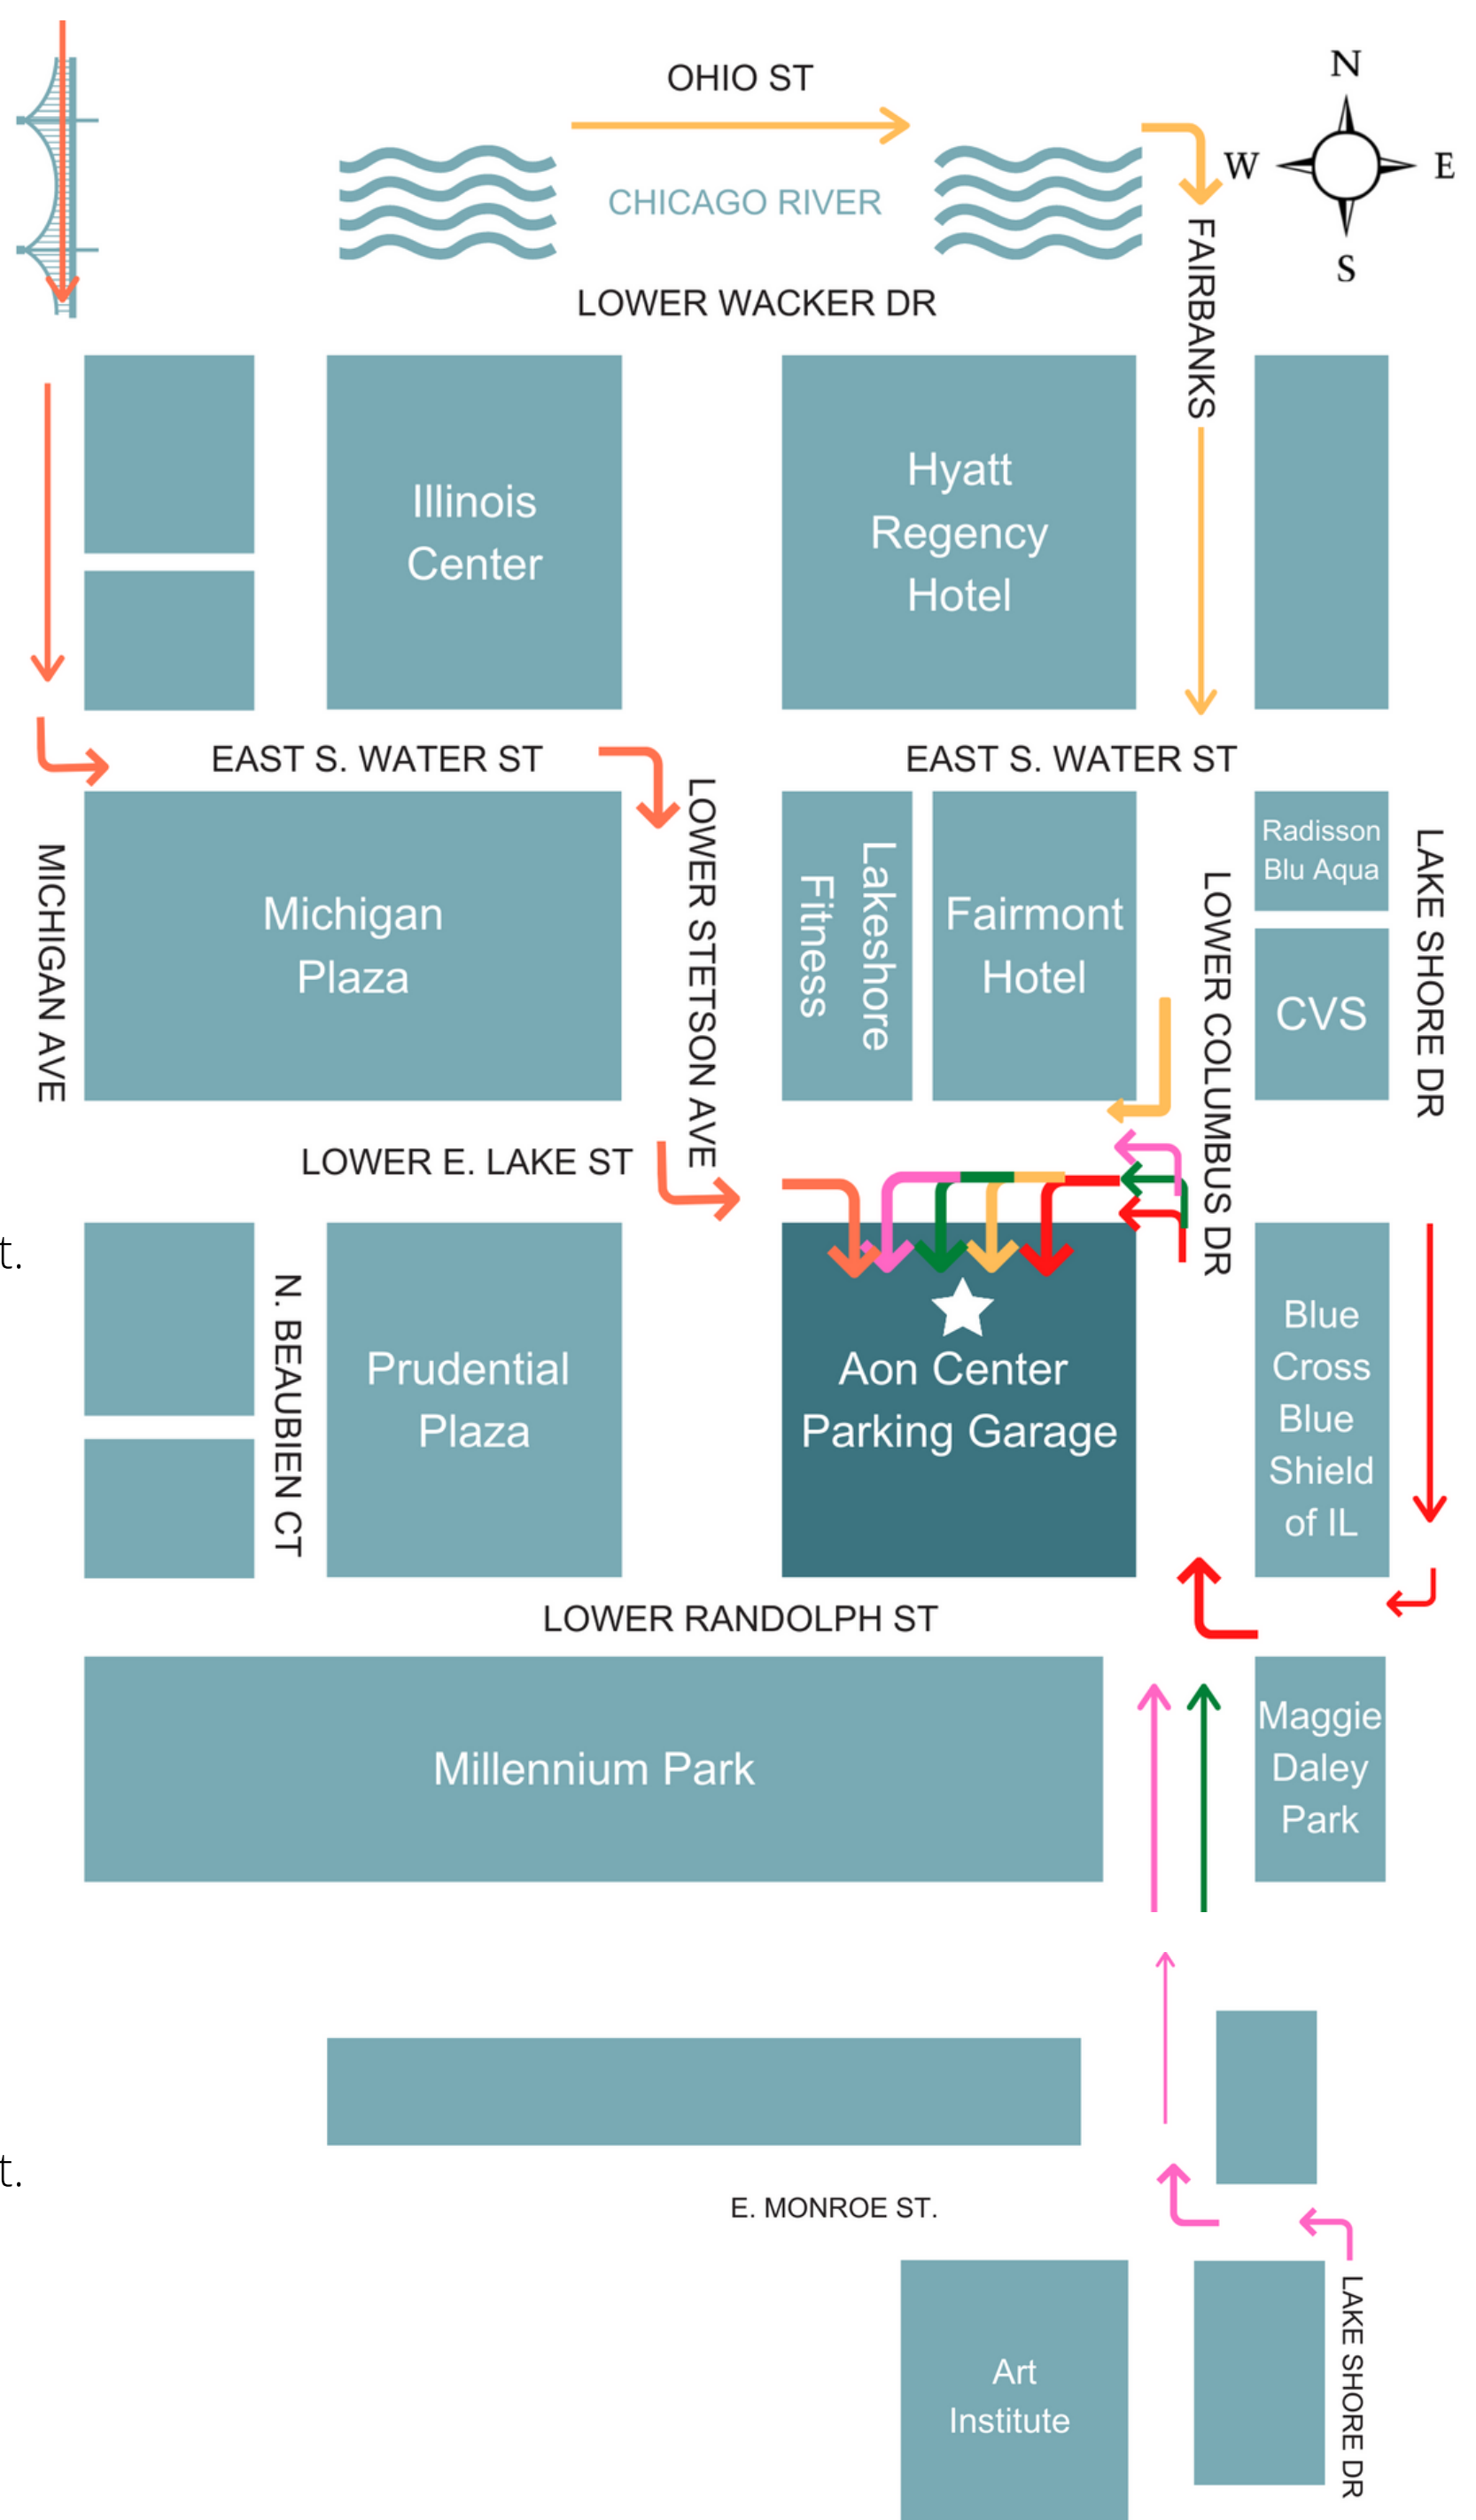

From the West (I 90/I 94 Dan Ryan/O'Hare Airport) (Yellow):

- Exit Ohio St.
- Continue Straight
- Turn Right at Fairbanks
- Take the bridge over the Chicago River
- Turn Right onto Lower Lake St.
- Aon Center Parking Garage will be on the Left

From the West (I 290 - Eisenhower) (Green):

- Exit Congress Parkway heading East
- Turn Left on Columbus Drive
- Continue Straight on Columbus Drive until you pass Randolph St.
- The 1st light AFTER Randolph will be Lower Lake St. turn Left
- Aon Center Parking Garage will be on the Left

From the South (Lake Shore Drive) (Pink):

- Drive North bound on Lake Shore Drive.
- Take a Left onto E. Monroe St.
- Turn Right onto S Columbus Drive.
- Continue Straight on Columbus Drive until you pass Randolph St.
- The 1st light AFTER Randolph will be Lower Lake St., Turn Left
- Aon Center Parking Garage will be on the Left

From Magnificent Mile (Michigan Avenue):

- From Michigan Ave turn Left onto Upper Wacker Dr.
- At the Light Turn Right onto North Columbus Dr.
- Go Past East South Water Street
- Across from CVS take a Right onto East Lake Service St. (North Turnaround)